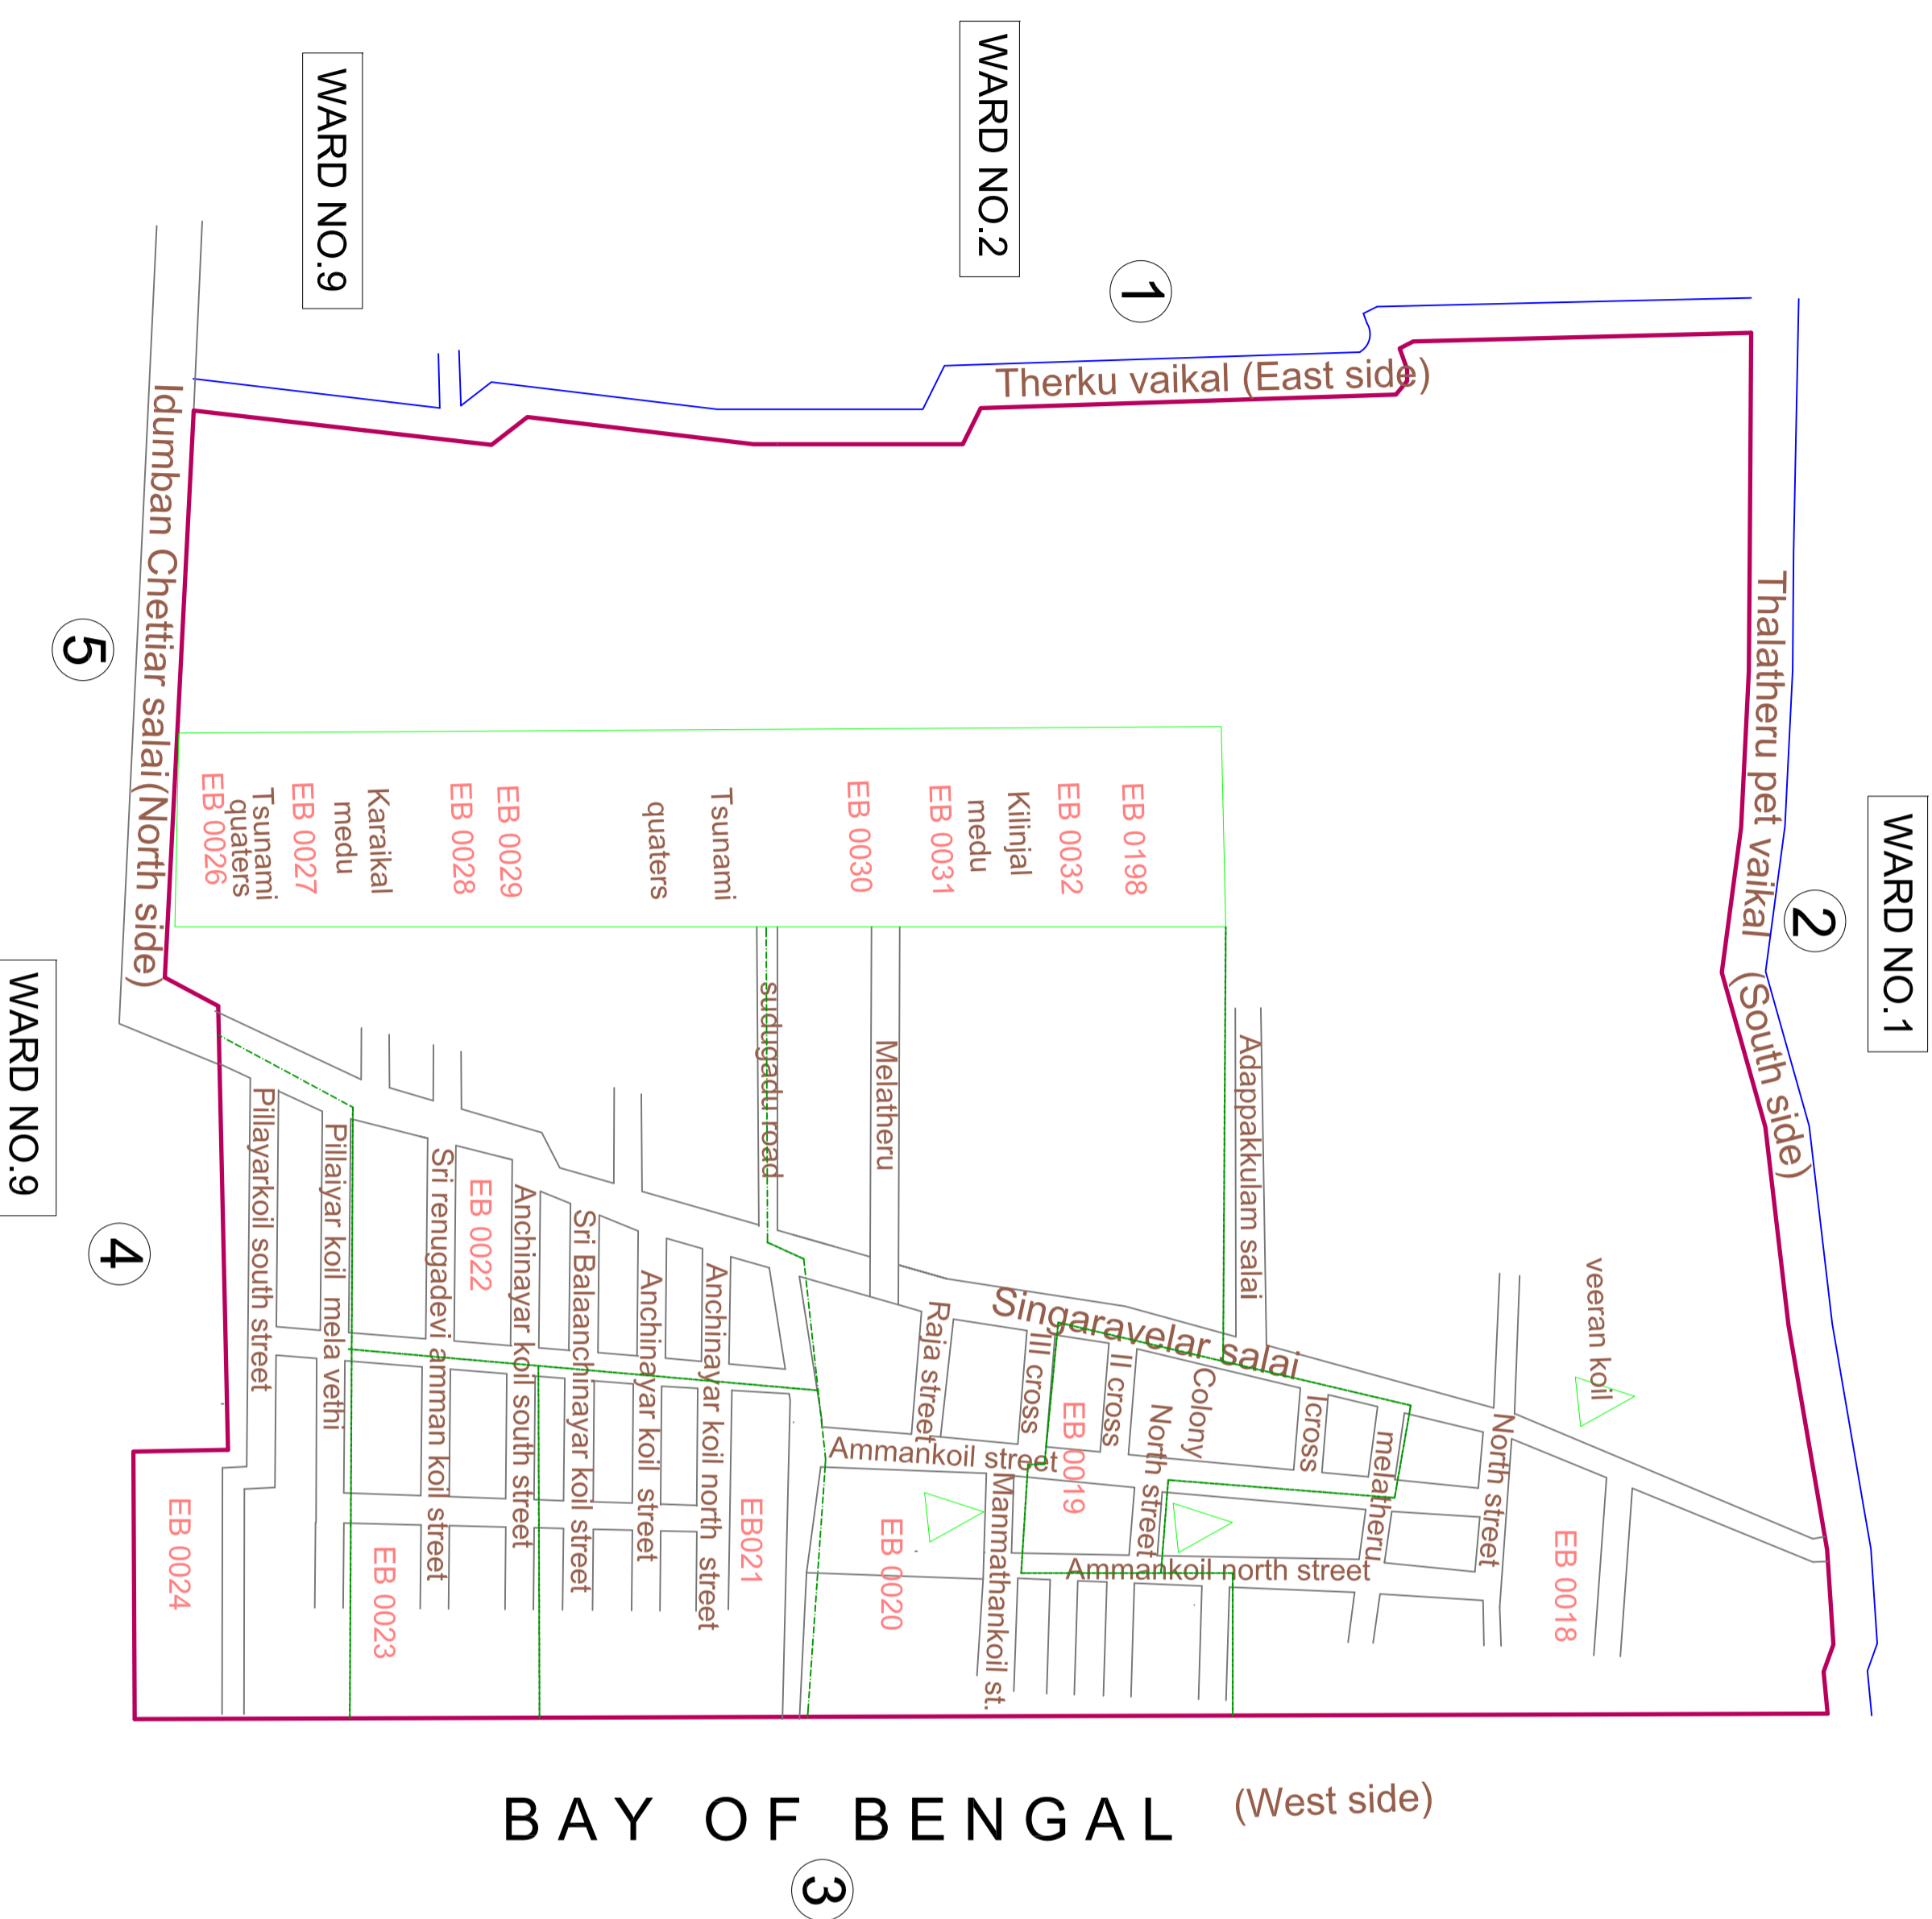

KARAIKAL MUNICIPALITY
DELIMITATION OF MUNICIPAL WARDS-2014

DRAFT WARD MAP

WARD NO 3. AMMAN KOILPATHU
POPULATION:-5306(As per 2011 census)

LIST OF WARD BOUNDARY

B.No.	BOUNDARIES
①	Therku vaikal (East side) From Idumban Chettiar salai to Thalatherupet vaikal
②	Thalatherupet vaikal (South side) From Therku vaikal to Seashore
③	Seashore (West side) From Thalatherupet vaikal to Pillayar koil south street
④	Pillayarkoil south street (North & south side) From Seashore to Singaravelar salai
⑤	Idumban Chettiar salai (North side) From Singaravelar salai to Therku vaikal

S.No.	Census Enumeration Blockwise Population (As per 2011 Cesus)	
	EB No.	POPULATION
1	001800	251
2	001900	366
3	002000	499
4	002100	426
5	002200	564
6	002300	527
7	002400	468
8	002600	359
9	002700	232
10	002800	358
11	002900	206
12	003000	159
13	003100	230
14	003200	352
15	019800	309
	Total	5306

LEGEND :- —— Ward Boundary —— Streets —— Channels

Scale: Not to scale